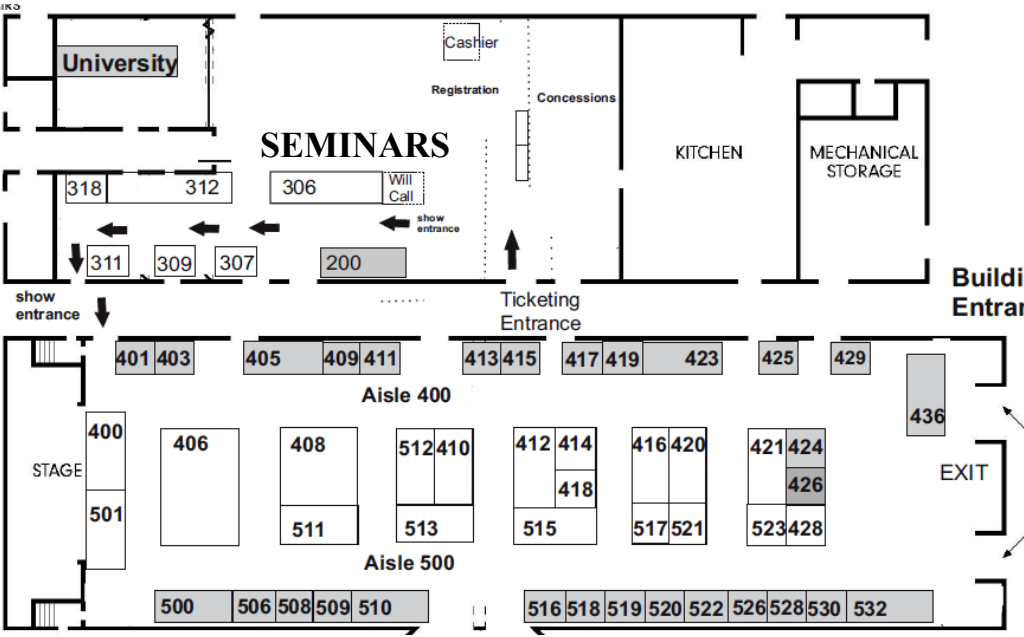

Back Issues-\$2

BOOTH 509

Sign up Today!

Attend the
Log & Timber
University...

Saturday: 9:00am-1pm
Please go to the Will Call
desk for info.

FRIDAY'S SEMINARS

1:30pm- Financing Your Log or Timber Frame Home-
Financing from pre-qualification to closing including payment of the log or timber frame home package.
 Nick Carsia, M&T Bank